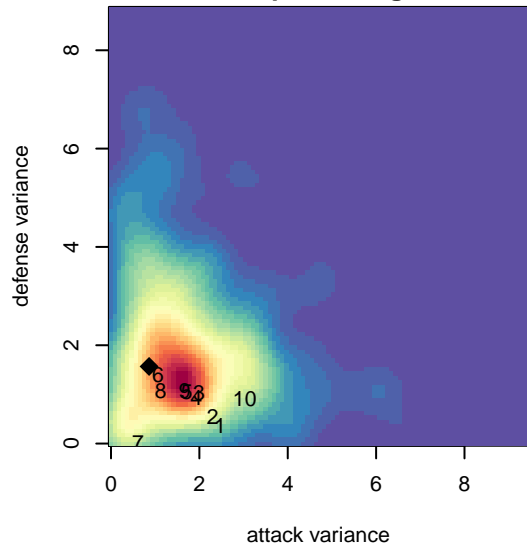

## FWFC Thunder B00

Federal Way FC  
Federal Way, WA  
B00 total strength=655  
attack=0.69 defense=0.53  
fall league = DIII B14D1

alt names used:  
FWFC B00 Thunder

Venues played:  
2014 DIII B14D1

**attack and defense variance (black dot)  
relative to other teams  
and top 10 in region**