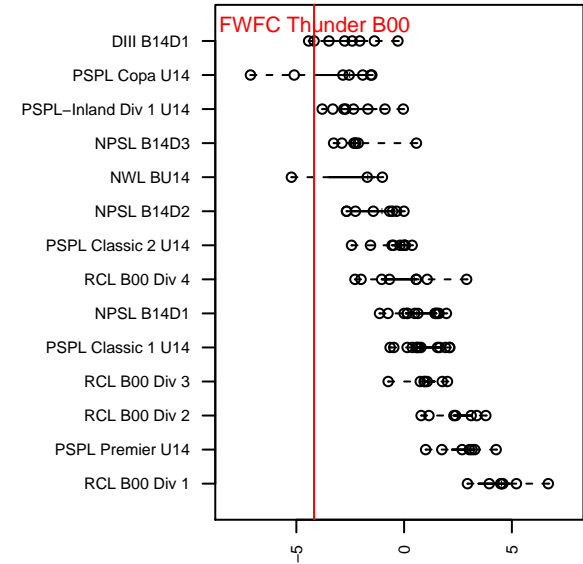

## FWFC Thunder B00

Federal Way FC  
Federal Way, WA  
B00 total strength=655  
attack=0.69 defense=0.53  
fall league = DIII B14D1

alt names used:  
FWFC B00 Thunder

Venues played:  
2014 DIII B14D1

**attack and defense variance (black dot)  
relative to other teams  
and top 10 in region**

**attack and defense rating  
relative to others at age  
and all opponents in last 13 months**

**Performance relative to 13 month average**

**Performance relative to 13 month average**

<b>date</b>	<b>home</b>		<b>away</b>		<b>venue</b>	<b>pred.home</b>	<b>pred.away</b>
2014-11-15	Kent United Black B00	1	FWFC Thunder B00	1	2014 DIII B14D1	1.85	1.15
2014-11-08	SGESC Fusion Blue B00	2	FWFC Thunder B00	0	2014 DIII B14D1	2.64	0.78
2014-11-01	FWFC Thunder B00	2	FWFC Sharks B00	4	2014 DIII B14D1	0.91	3.92
2014-10-25	South Kitsap United B00	3	FWFC Thunder B00	1	2014 DIII B14D1	3.32	1.25
2014-10-18	SGESC Fusion Red B00	5	FWFC Thunder B00	1	2014 DIII B14D1	4.56	0.65
2014-10-11	FWFC Thunder B00	3	Kent United Black B00	0	2014 DIII B14D1	1.15	1.85
2014-10-04	FWFC Thunder B00	1	SGESC Fusion Blue B00	5	2014 DIII B14D1	0.78	2.64
2014-09-27	FWFC Sharks B00	3	FWFC Thunder B00	0	2014 DIII B14D1	3.92	0.91
2014-09-20	FWFC Thunder B00	1	South Kitsap United B00	5	2014 DIII B14D1	1.25	3.32
2014-09-06	PSC Eagles B00	1	FWFC Thunder B00	0	2014 DIII B14D1	0.99	1.18